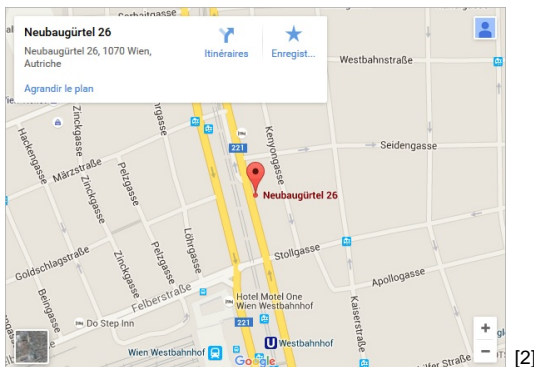

Directions

The Conference takes place in Vienna at the [Fleming's Hotel Wien-Westbahnhof](#) ^[1], located in the center of Vienna, approx. 500m north of the railway station ?Westbahnhof?, easy to reach by bus, tram, train and taxi. It?s also close to Mariahilfer Street, one of two famous shopping streets.

Postal address

Fleming's Hotel Wien-Westbahnhof
Neubaugürtel 26-28
A-1070 Vienna
AUSTRIA

Transportation from airport to the conference site

Austria?s largest international airport is the Vienna International Airport (VIE). There are a few ways to head to Vienna city by public transport ? buses or the trains ? to the conference site:

- The [CAT \(City Airport Train\)](#) ^[3] takes you directly to Wien Mitte/Landstraße, where you can take the Metro Lines U3 and U4. The tickets cost €11. From Wien Mitte/Landstraße the U3 (orange line) will take you to Wien Westbahnhof, close to the conference site

[8] <https://www.google.fr/maps/dir/Mariahilfer+Stra%C3%9Fe+122,+1070+Wien,+Autriche/Neubaug%C3%BCrtel+26,+1070+Wien,+Autriche/@48.2050577,16.3412761,16z/data=!3m1!1e3>

[9] <https://www.google.fr/maps/dir/Josefst%C3%A4dter+Stra%C3%9Fe+10-12,+1080+Wien,+Autriche/Neubaug%C3%BCrtel+26,+1070+Wien,+Autriche/@48.2050577,16.3412761,16z/data=!3m1!1e3>