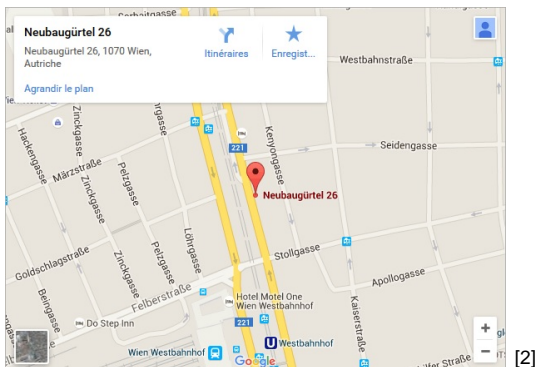

## Directions

The Conference takes place in Vienna at the [Fleming's Hotel Wien-Westbahnhof](#) <sup>[1]</sup>, located in the center of Vienna, approx. 500m north of the railway station ?Westbahnhof?, easy to reach by bus, tram, train and taxi. It?s also close to Mariahilfer Street, one of two famous shopping streets.

### Postal address

*Fleming's Hotel Wien-Westbahnhof*  
*Neubaugürtel 26-28*  
*A-1070 Vienna*  
*AUSTRIA*